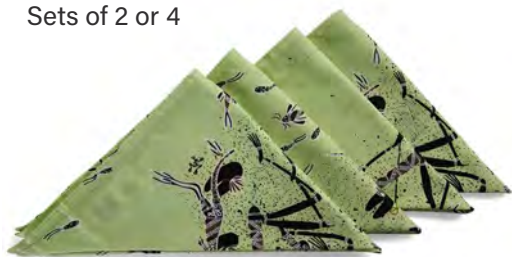

Napkins

Liven up your table setting with our unique Indigenous print napkins.

Sets of 2 or 4

Tablecloths

Select your preferred print for a stunning table setting. Coordinate with Indigenous print or complementary coloured napkins. Tablecloths are also available in plain colour to coordinate with Indigenous print napkins.

Small – 109cm x 109cm

Large – 109cm x 206cm