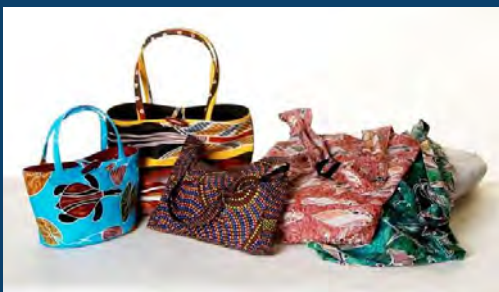

*Helping People
Achieve*

Product Catalogue