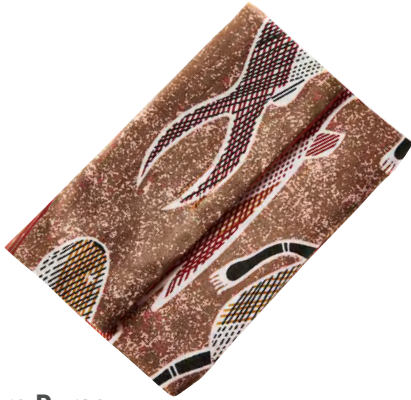

### Urban Dilly Bags

Casual style, fully-lined, roomy and versatile carry-all with inside pocket and adjustable strap for personal comfort. Suitable for both men and women.

36cm x 35cm x 25cm. 135cm handle.

### Pristine

Fully zipped satchel in co-ordinating Indigenous print and plain colour of your choice. Front of bag has three easy accessible pockets.

31cm x 26cm x 5.5cm. 110cm handle.