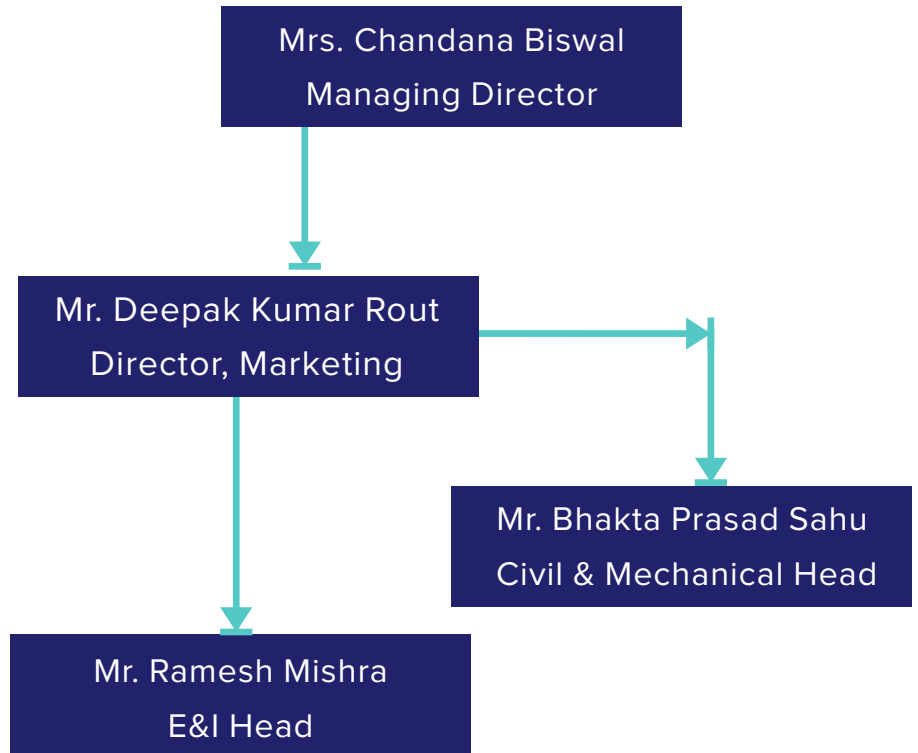

*as issued by Income tax Department

+91 08144206598

chexengineers@gmail.com

ORGANIZATIONAL HIERARCHY

TOP MANAGEMENT

MS CHANDANA BISWAL
(DIRECTOR)

MR. DEEPAK KUMAR ROUT
(DIRECTOR)

+91 08144206598